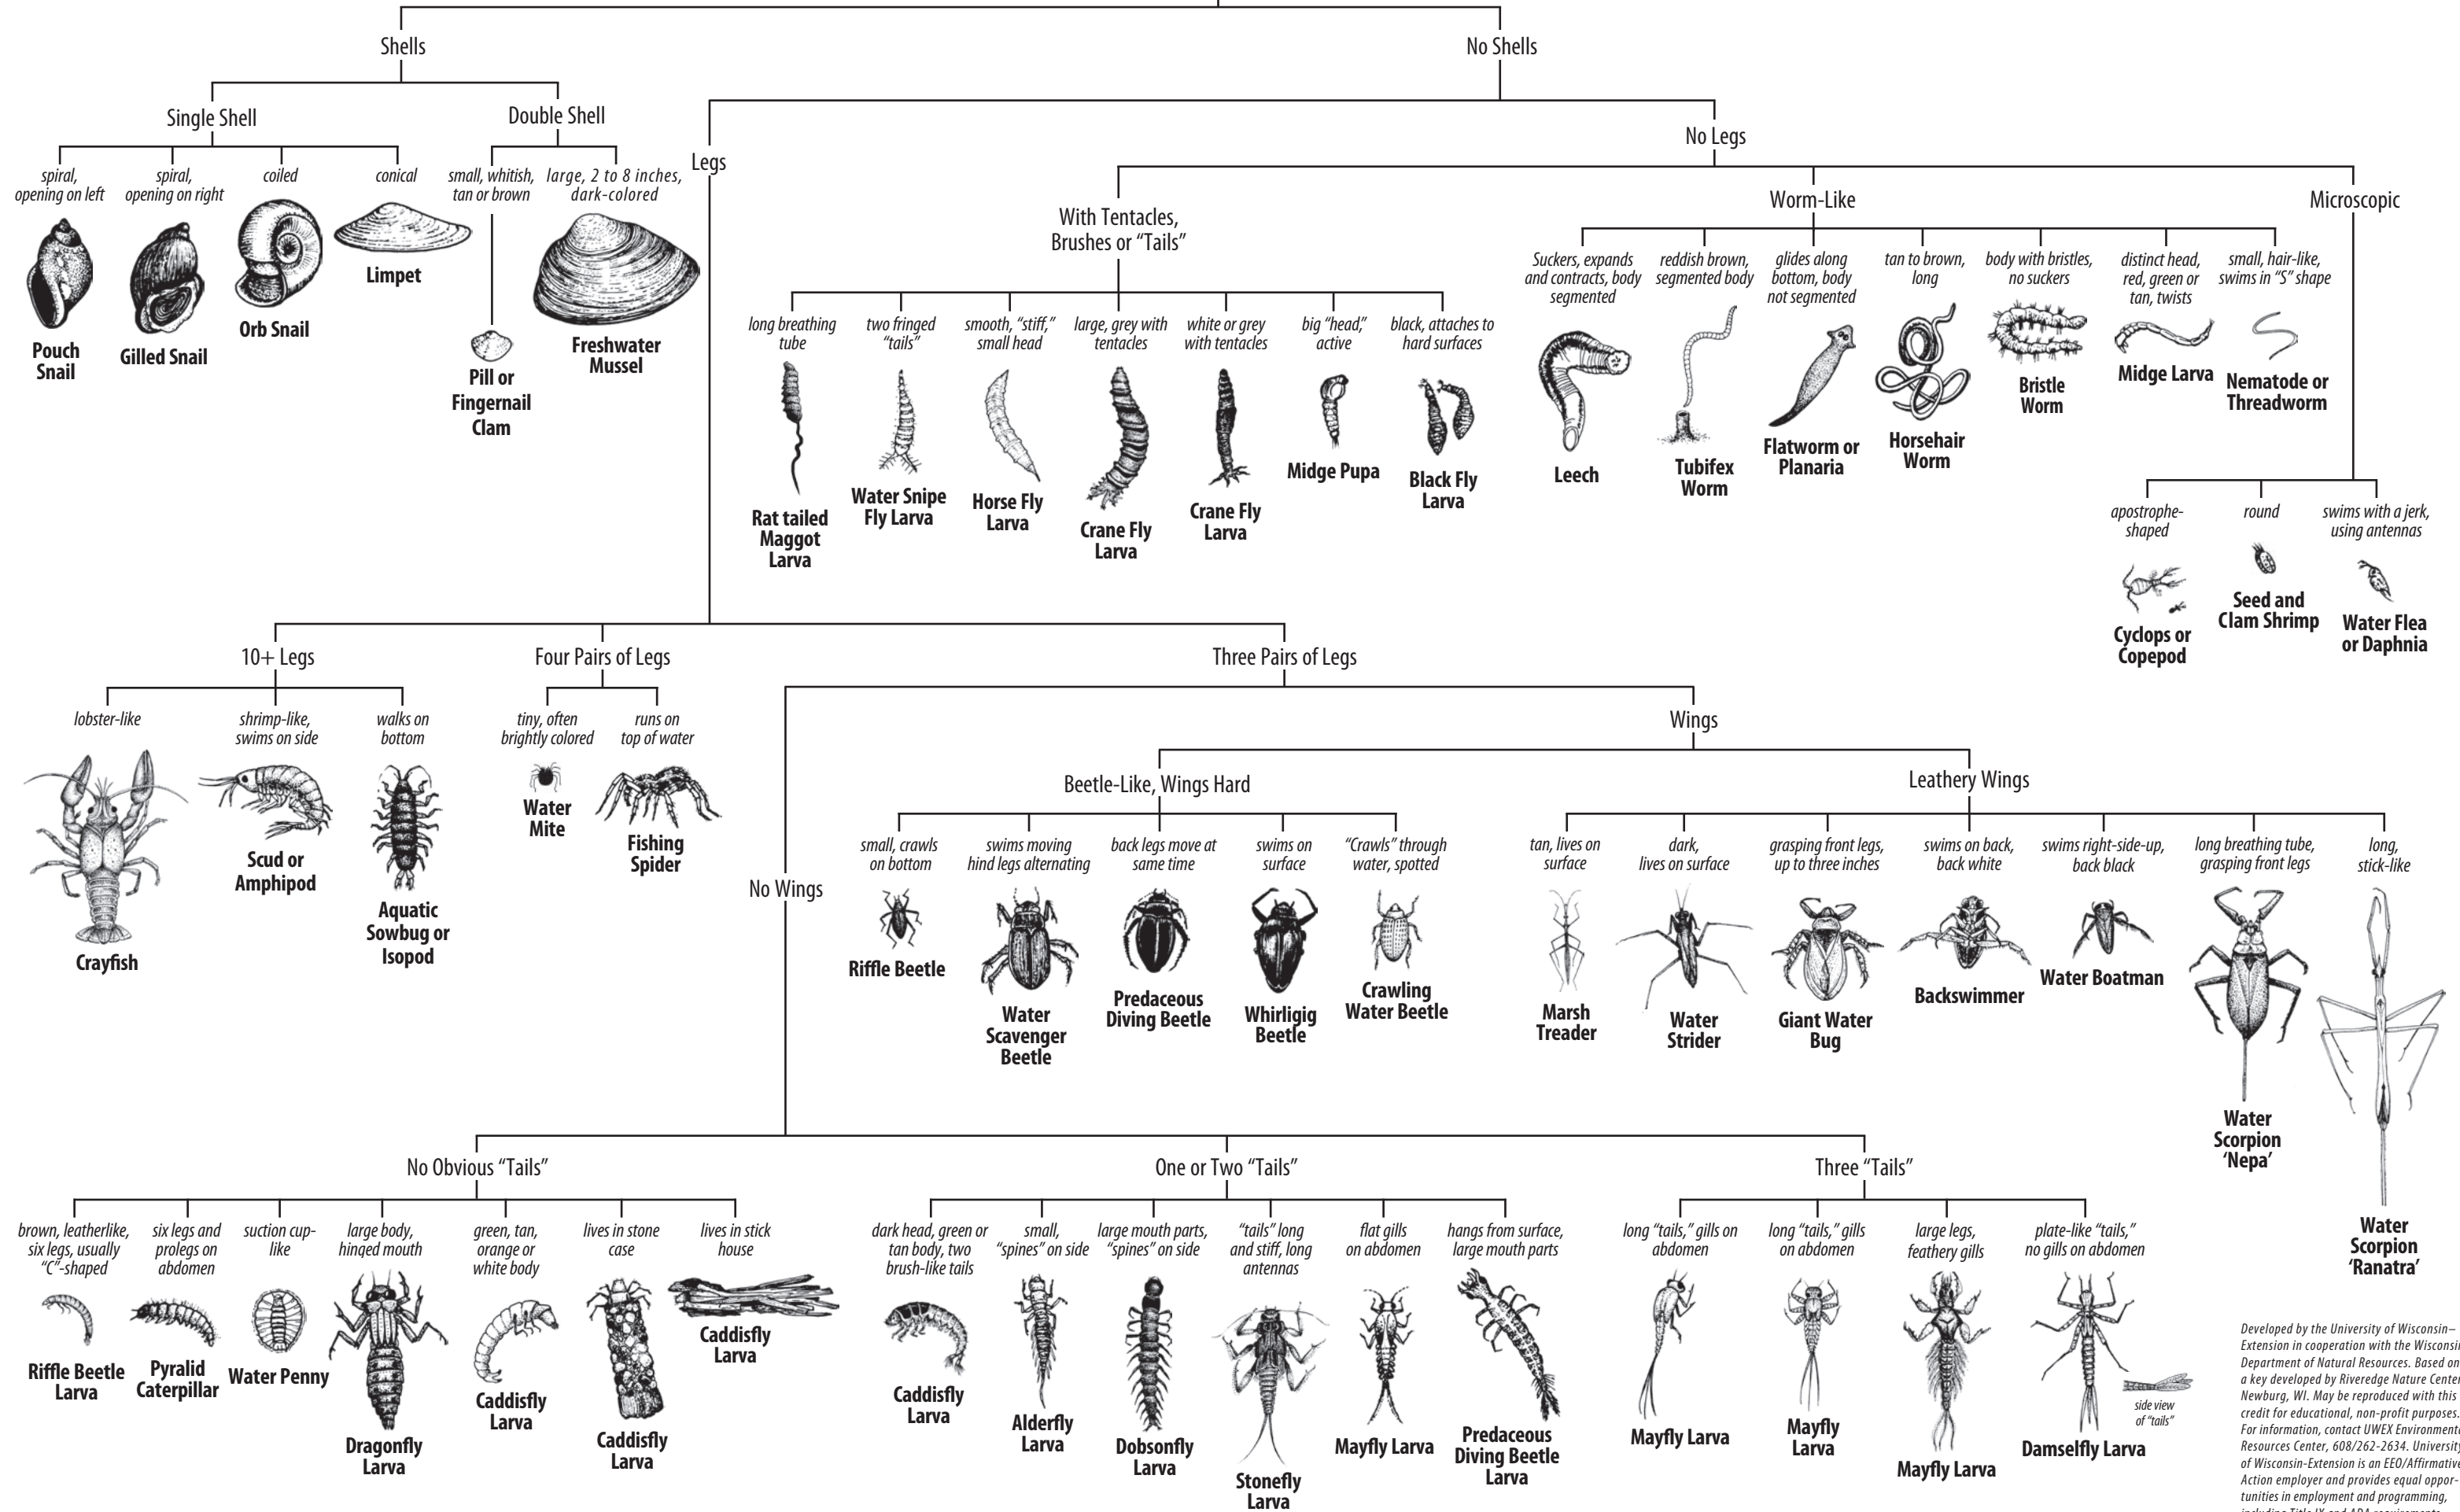

# Key to Macroinvertebrate Life in the River

(Sizes of illustrations are not proportional.)

Developed by the University of Wisconsin-Extension in cooperation with the Wisconsin Department of Natural Resources. Based on a key developed by Riveredge Nature Center, Newburg, WI. May be reproduced with this credit for educational, non-profit purposes. For information, contact UWEX Environmental Resources Center, 608/262-2634. University of Wisconsin-Extension is an EEO/Affirmative Action employer and provides equal opportunities in employment and programming, including Title IX and ADA requirements.