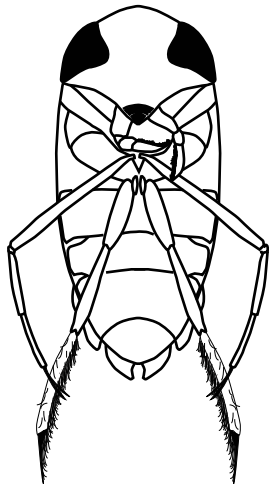

# Common Stream Critters

\* These insects will transform into winged fliers when they mature

Mayfly \*

Hellgrammite \*

Caddisfly \*

Giant Water Bug

Beetle Larvae

Beetle

Alderfly \*

Creeping Water Bug

Stonefly \*

Water Boatman

Dragonfly\*

Damselfly \*

Worm

Mite

Fly \*