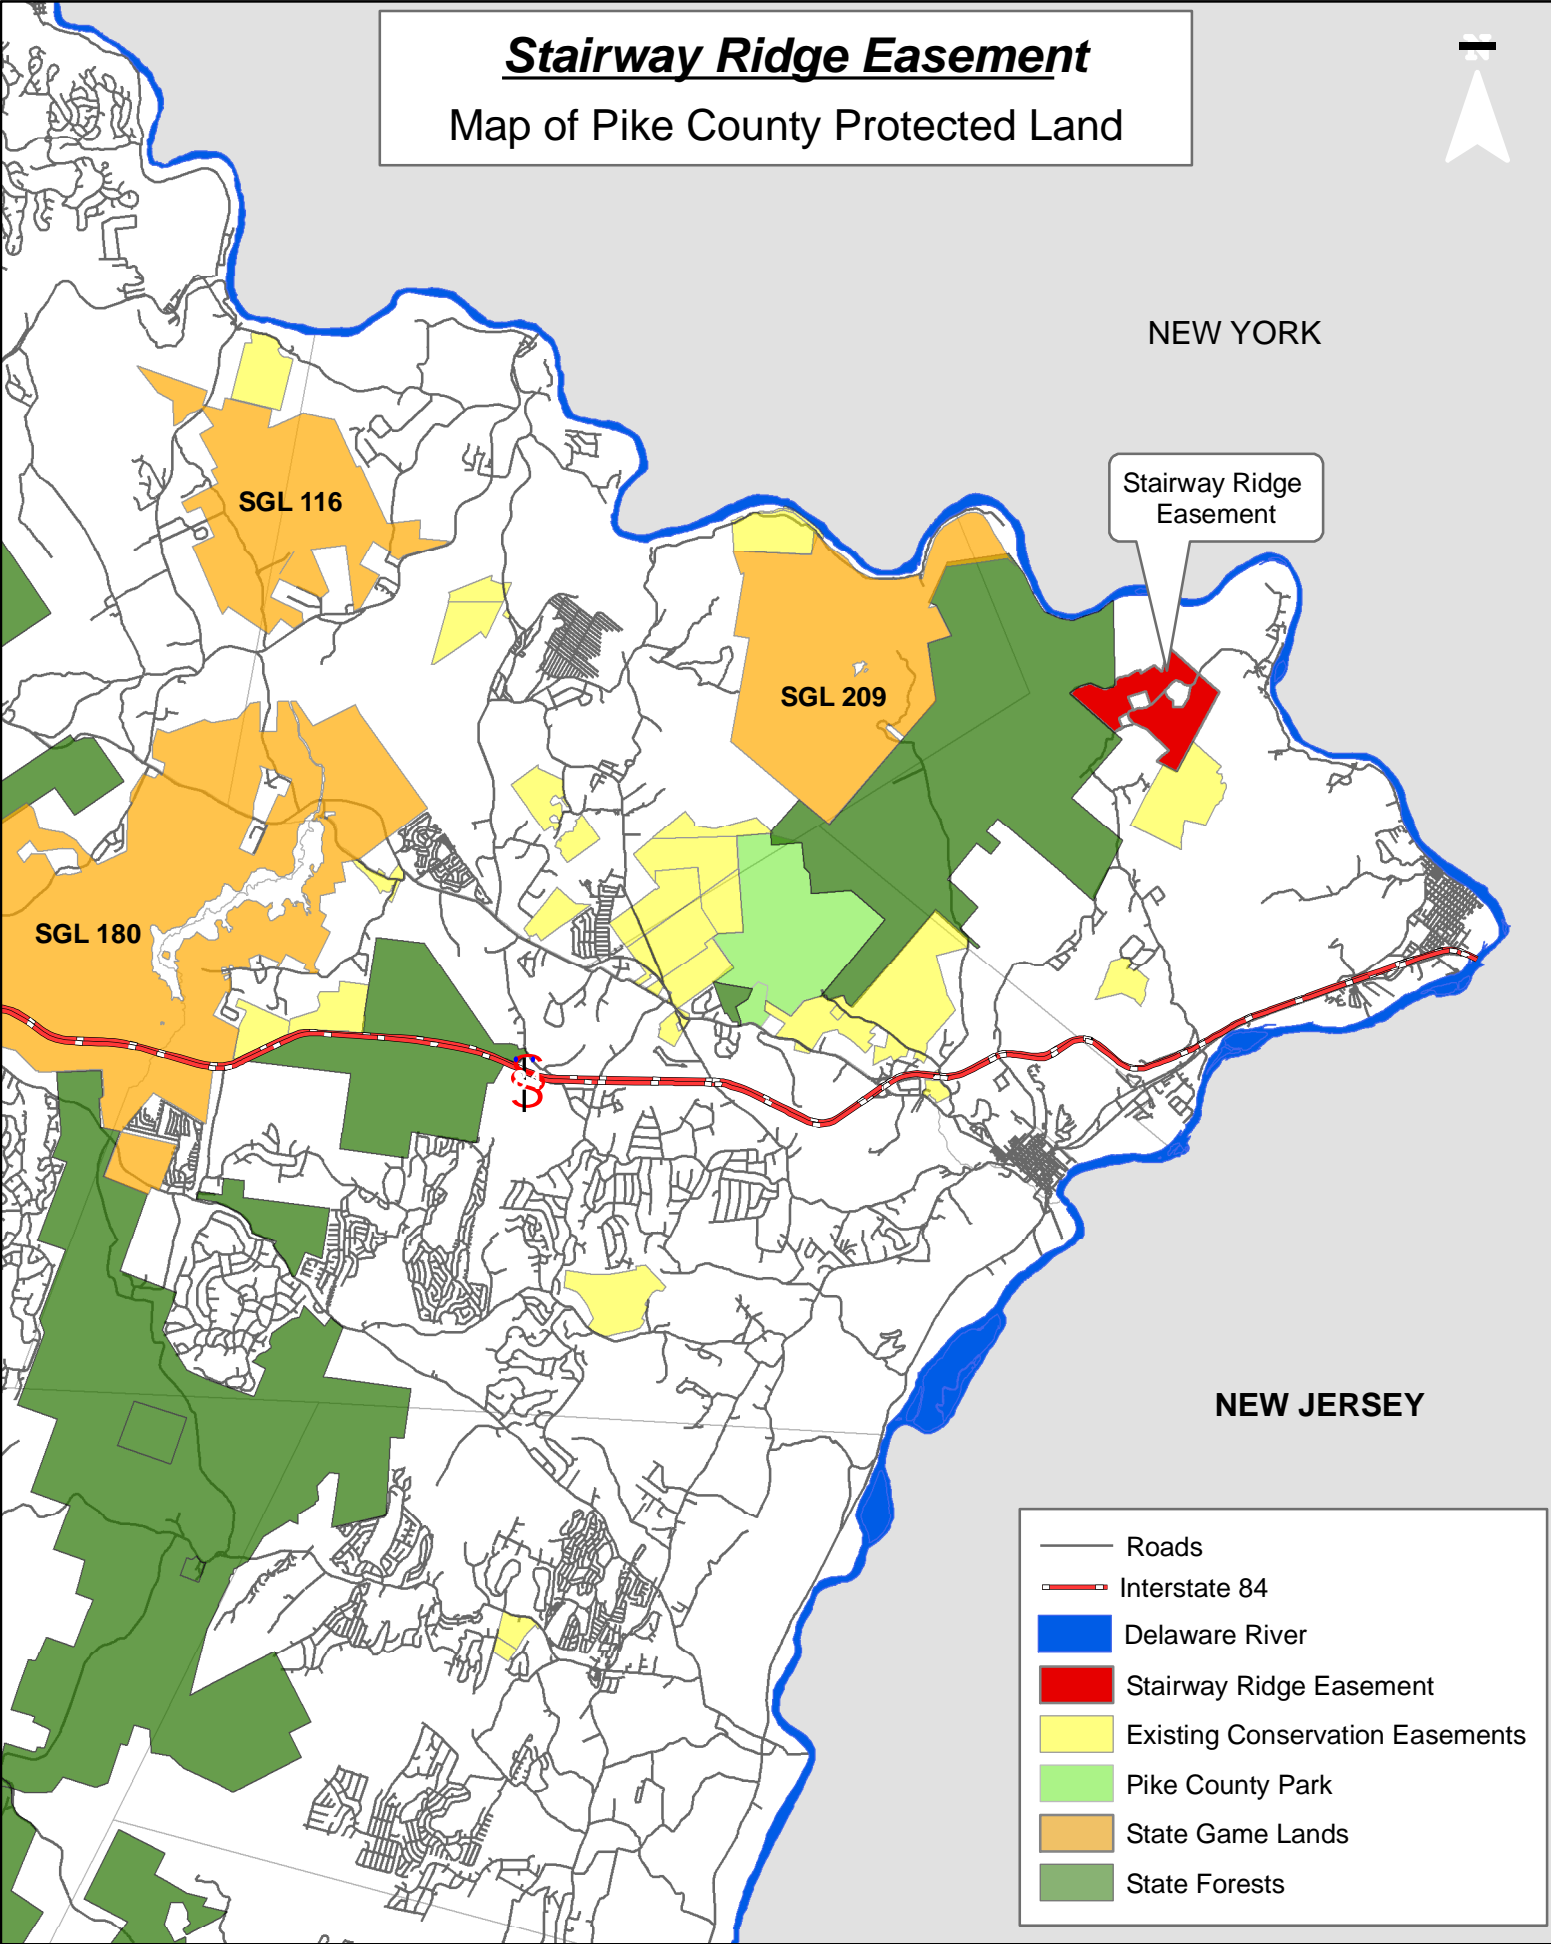

Stairway Ridge Easement

Map of Pike County Protected Land

NEW YORK

Stairway Ridge Easement

NEW JERSEY

- Roads
- Interstate 84
- Delaware River
- Stairway Ridge Easement
- Existing Conservation Easements
- Pike County Park
- State Game Lands
- State Forests

* This map is not a survey. All positions, features, boundary lines and calculations are approximate.